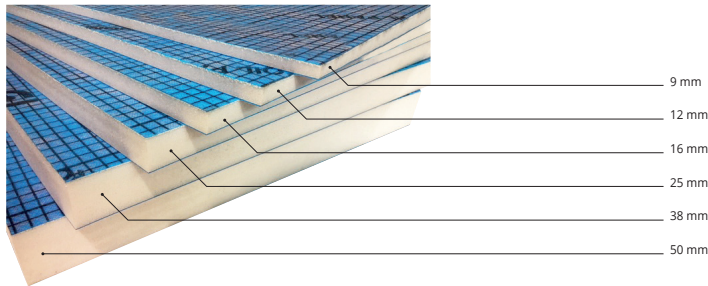

THICKNESS PROFOIL PANEL