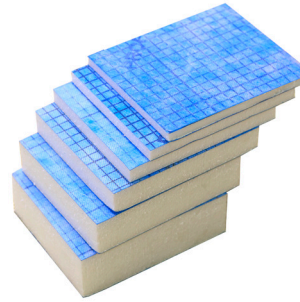

PROFOIL PANEL are high density extruded polystyrene panels covered on both sides with a steam- and waterproofing membrane. The membrane is waterproofing and the adhesive to fix them reinforces the panels for a quick and inexpensive laying.

PROFOIL PANEL

HIGH DENSITY EXTRUDED POLYSTYRENE PANEL

PROFOIL PANEL 2700 mm - high density extruded polystyrene
915 mm x 2700 mm = 2,470 m²

Article	H mm	Pcs/pallet	Mq/pallet	€/Mq	€/Pc	€/Pallet
PFLPAN927	9,50	80	197,60			
PFLPAN1327	12,70	60	148,20			
PFLPAN1627	15,90	50	123,50			
PFLPAN2527	25,00	30	74,10			
PFLPAN3827	38,10	20	49,40			
PFLPAN5027	50,80	15	37,05			

PROFOIL PANEL in 1524 mm is available only in small quantity.
Please contact the office for availability.

PFLPAN...

THICKNESS PROFOIL PANEL

PROFOIL AND PROBAND DOWELS, WASHERS, SCREWS

STAINLESS STEEL/ZINC-COATED METAL/GLASS FIBER NET

PRO GOBOARD PANEL highdensity polyisocyanurate foam panel, covered on both sides with a fibre-glass reinforced cement-based waterproof coating to allow the laying of tiles. The panels, tested for a resistance long duration, are available in thickness of 6,25 / 12,5 / 25 and 50 mm, size of 92 x 152 cm and 122 x 244 cm and can be used on floors, false ceilings, walls, showers and ceilings.