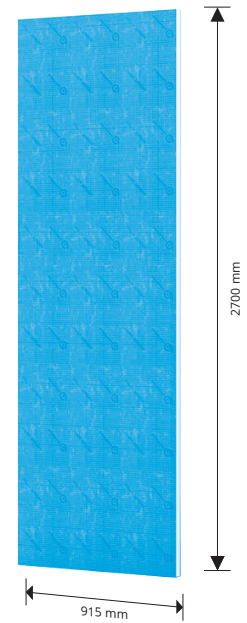

PROFOIL PANEL are high density extruded polystyrene panels covered on both sides with a steam- and waterproofing membrane. The membrane is waterproofing and the adhesive to fix them reinforces the panels for a quick and inexpensive laying.

PROFOIL PANEL

HIGH DENSITY EXTRUDED POLYSTYRENE PANEL

PROFOIL PANEL 2700 mm - high density extruded polystyrene
915 mm x 2700 mm = 2,470 m²

Article	H mm	Pcs/pallet	Mq/pallet	€/Mq	€/Pc	€/Pallet
PFLPAN927	9,50	80	197,60			
PFLPAN1327	12,70	60	148,20			
PFLPAN1627	15,90	50	123,50			
PFLPAN2527	25,00	30	74,10			
PFLPAN3827	38,10	20	49,40			
PFLPAN5027	50,80	15	37,05			

PROFOIL PANEL in 1524 mm is available only in small quantity.
Please contact the office for availability.

PFLPAN...

THICKNESS PROFOIL PANEL

PROFOIL AND PROBAND DOWELS, WASHERS, SCREWS

STAINLESS STEEL/ZINC-COATED METAL/GLASS FIBER NET

PRO GOBOARD PANEL highdensity polyisocyanurate foam panel, covered on both sides with a fibre-glass reinforced cement-based waterproof coating to allow the laying of tiles. The panels, tested for a resistance long duration, are available in thickness of 6,25 / 12,5 / 25 and 50 mm, size of 92 x 152 cm and 122 x 244 cm and can be used on floors, false ceilings, walls, showers and ceilings.